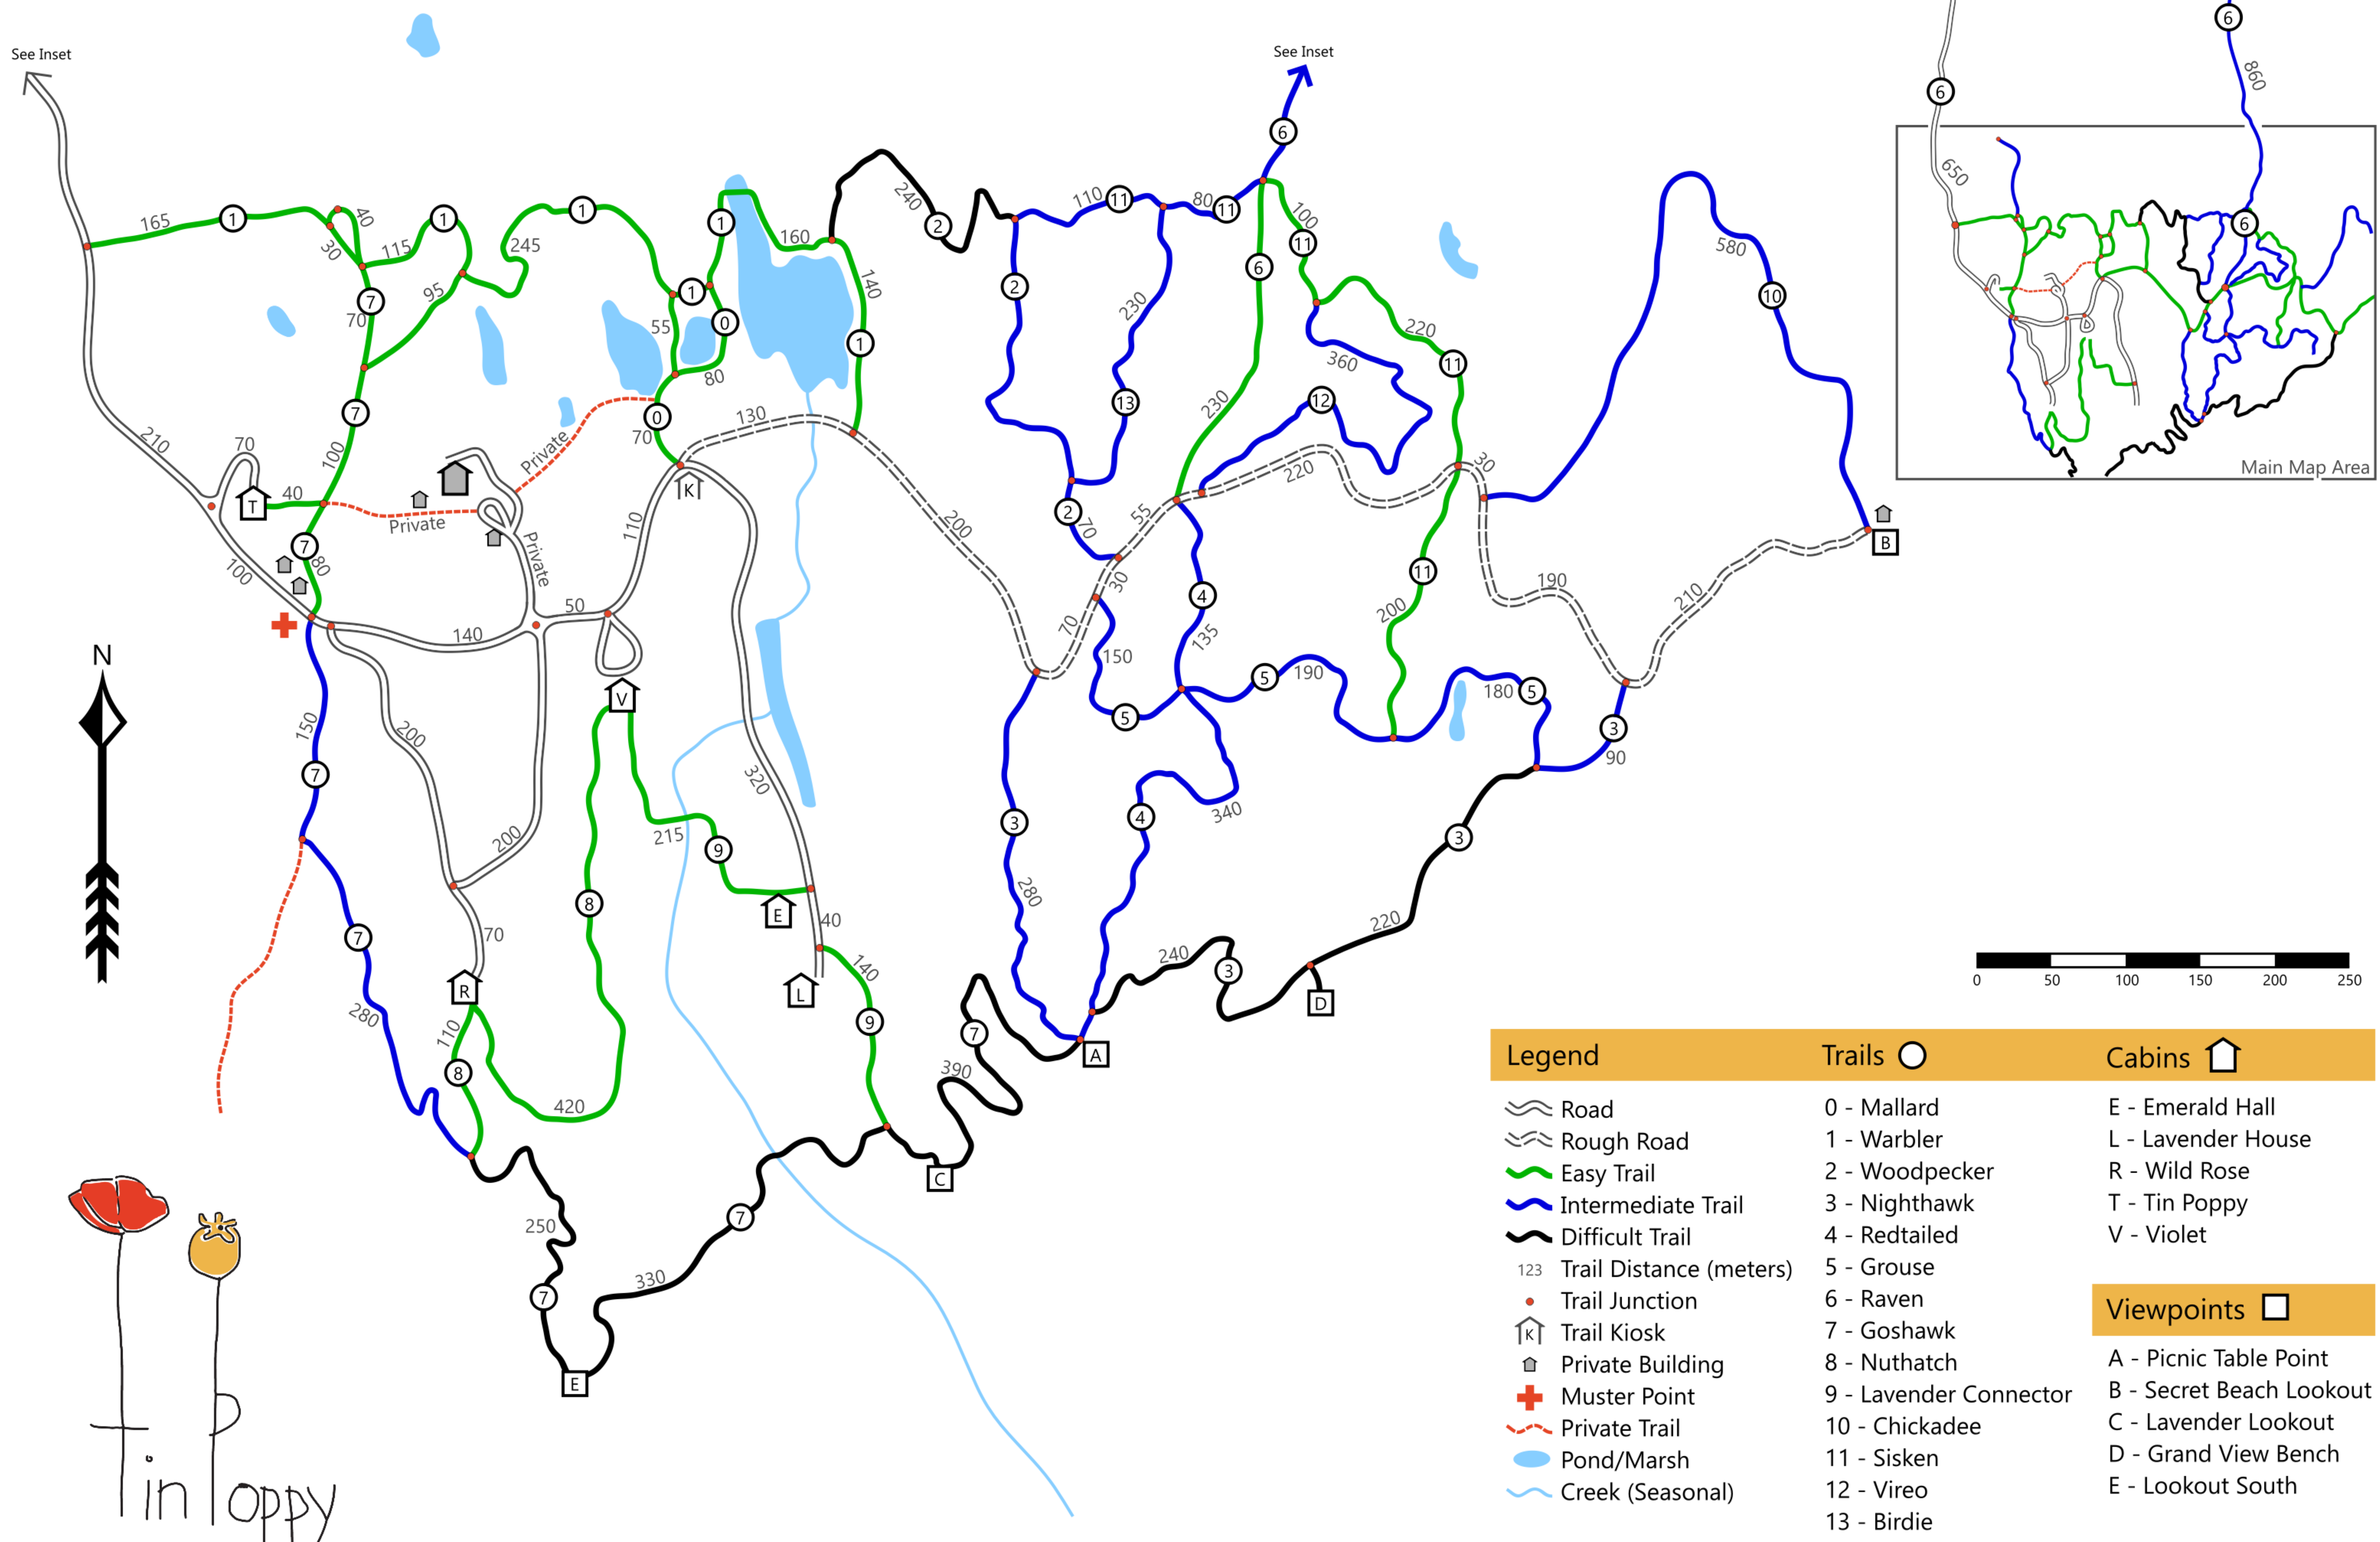

# Tin Poppy Retreat

Raven Trail Map Inset Scale - 1:24000

Legend		Trails ○	Cabins 🏠
Road	Rough Road	Easy Trail	Intermediate Trail
Difficult Trail	123 Trail Distance (meters)	Trail Junction	Trail Kiosk
Private Building	Muster Point	Private Trail	Pond/Marsh
Creek (Seasonal)	0 - Mallard	1 - Warbler	2 - Woodpecker
	3 - Nighthawk	4 - Redtailed	5 - Grouse
	6 - Raven	7 - Goshawk	8 - Nuthatch
	9 - Lavender Connector	10 - Chickadee	11 - Sisken
	12 - Vireo	13 - Birdie	
			<b>Viewpoints □</b>
			A - Picnic Table Point
			B - Secret Beach Lookout
			C - Lavender Lookout
			D - Grand View Bench
			E - Lookout South